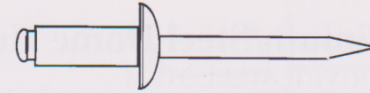

RIVETS,Alum body-steel stem, Dome head,Open style..

Size				Max grip	PKT	CTN
3-2	2.40	x	5.50MM		3.20MM	100 1,000
3-3	2.40	X	7.50MM		4.80MM	100 1,000
3-4	2.40	X	9.00MM		6.40MM	100 1,000
4-1	3.20	X	4.80MM		1.60MM	100 1,000
4-2	3.20	x	6.40MM		3.20MM	100 1,000
4-3	3.20	x	8.00MM		4.80MM	100 1,000
4-4	3.20	x	10.20MM		6.40MM	100 1,000
4-5	3.20	x	11.40MM		8.00MM	100 1,000
4-6	3.20	x	12.70MM		9.60MM	100 1,000
4-8	3.20	x	16.00MM		12.70MM	100 1,000
4-10	3.20	x	19.00MM		16.00MM	100 1,000
4-12	3.20	x	25.00MM		22.00MM	100 1,000
5-1	4.00	X	6.40MM		1.60MM	100 1,000
5-2	4.00	x	8.00MM		3.20MM	100 1,000
5-3	4.00	x	10.00MM		4.80MM	100 1,000
5-4	4.00	x	11.40MM		6.40MM	100 1,000
5-5	4.00	x	12.70MM		8.00MM	100 1,000
5-6	4.00	x	14.50MM		9.60MM	100 1,000
5-8	4.00	x	16.50MM		12.70MM	100 1,000
5-10	4.00	x	19.00MM		16.00MM	100 1,000
5-12	4.00	x	25.00MM		20.00MM	100 1,000