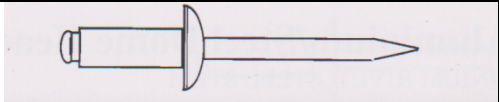

**RIVETS, Alum body-steel stem, Dome head, open style..**

<b>Size</b>				<b>MaxGrip</b>		<b>PKT</b>	<b>CTN</b>
6-1	4.80MM	X	6.40MM		1.60MM	100	1,000
6-2	4.80MM	X	8.00MM		3.20MM	100	1,000
6-3	4.80MM	X	10.00MM		4.80MM	100	1,000
6-4	4.80MM	X	11.40MM		6.40MM	100	1,000
6-5	4.80MM	X	12.70MM		8.00MM	100	1,000
6-6	4.80MM	X	14.50MM		9.60MM	100	1,000
6-8	4.80MM	X	17.50MM		12.70MM	100	1,000
6-10	4.80MM	X	20.00MM		16.00MM	100	1,000
6-12	4.80MM	X	25.00MM		19.00MM	100	1,000
6-14	4.80MM	X	27.00MM		22.00MM	100	1,000
6-16	4.80MM	X	31.00MM		25.00MM	100	1,000
6-20	4.80MM	X	35.00MM		33.00MM	100	1,000
8-4	6.40MM	X	12.70MM		6.40MM	100	1,000
8-6	6.40MM	X	15.00MM		9.50MM	100	1,000
8-8	6.40MM	X	19.00MM		12.70MM	100	1,000
8-10	6.40MM	X	23.00MM		16.00MM	100	1,000
8-12	6.40MM	X	25.30MM		19.00MM	100	1,000
8-14	6.40MM	X	28.50MM		22.00MM	100	1,000
8-16	6.40MM	X	31.00MM		24.00MM	100	1,000