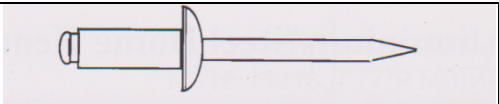

RIVETS, Alum body-steel stem, Dome head, open style, color

Size					PKT	CTN
4-6	3.20	X	12.00MM	NIGHT SKY*	100	1,000
4-6	3.20	X	12.00MM	PRIMROSE*	100	1,000
4-6	3.20	X	12.00MM	WHITE	100	1,000
5-4	4.00	X	10.00MM	CLASSIC CREAM*	100	1,000
5-4	4.00	X	10.00MM	COTTAGE GREEN*	100	1,000
5-4	4.00	X	10.00MM	DEEP OCEAN*	100	1,000
5-4	4.00	X	10.00MM	DUNE*	100	1,000
5-4	4.00	X	10.00MM	HEADLAND*	100	1,000
5-4	4.00	X	10.00MM	MANOR RED*	100	1,000
5-4	4.00	X	10.00MM	NIGHT SKY*	100	1,000
5-4	4.00	X	10.00MM	PALE EUCALYPT*	100	1,000
5-4	4.00	X	10.00MM	PAPERBARK*	100	1,000
5-4	4.00	X	10.00MM	PRIMROSE*	100	1,000
5-4	4.00	X	10.00MM	SHALE GREY*	100	1,000
5-4	4.00	X	10.00MM	STONE[BEIGE]*	100	1,000
5-4	4.00	X	10.00MM	SURF MIST*	100	1,000
5-4	4.00	X	10.00MM	WHITE	100	1,000
5-4	4.00	X	10.00MM	WILDERNESS*	100	1,000
5-4	4.00	X	10.00MM	WINDSPRAY*	100	1,000
5-4	4.00	X	10.00MM	WOODLAND GREY*	100	1,000
6-4	4.80	X	11.00MM	NIGHT SKY*	100	1,000
6-4	4.80	X	11.00MM	PAPERBARK*	100	1,000
6-4	4.80	X	11.00MM	SURF MIST*	100	1,000
6-4	4.80	X	11.00MM	WHITE	100	1,000