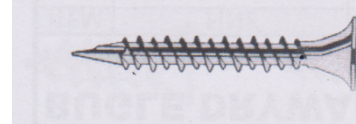

DRYWALL SCREWS, BUGLE HEAD, #2 PHILLIPS

<u>SIZE</u>				<u>PKT</u>	<u>CTN</u>
6G	X	20MM	COARSE THREAD,ZINC YELLOW	100	1,000
6G	X	25MM	COARSE THREAD,ZINC YELLOW	100	1,000
6G	X	28MM	COARSE THREAD, ZINC YELLOW	100	1,000
6G	X	32MM	COARSE THREAD, ZINC YELLOW	100	1,000
6G	X	40MM	COARSE THREAD,ZINC YELLOW	100	1,000
6G	X	45MM	COARSE THREAD,ZINC YELLOW	100	1,000
6G	X	50MM	COARSE THREAD, ZINC YELLOW	100	1,000
6G	X	57MM	COARSE THREAD, ZINC YELLOW	100	1,000
8G	X	60MM	COARSE THREAD, ZINC YELLOW	100	1,000
8G	X	65MM	COARSE THREAD, ZINC YELLOW	100	1,000
8G	X	75MM	COARSE THREAD, ZINC YELLOW	100	1,000
8G	X	100MM	COARSE THREAD, ZINC YELLOW	100	1,000
10G	X	35MM	LAMIN SCREW, ZINC YELLOW	100	1,000
10G	X	40MM	LAMIN SCREW, ZINC YELLOW	100	1,000
10G	X	50MM	LAMIN SCREW, ZINC YELLOW	100	1,000